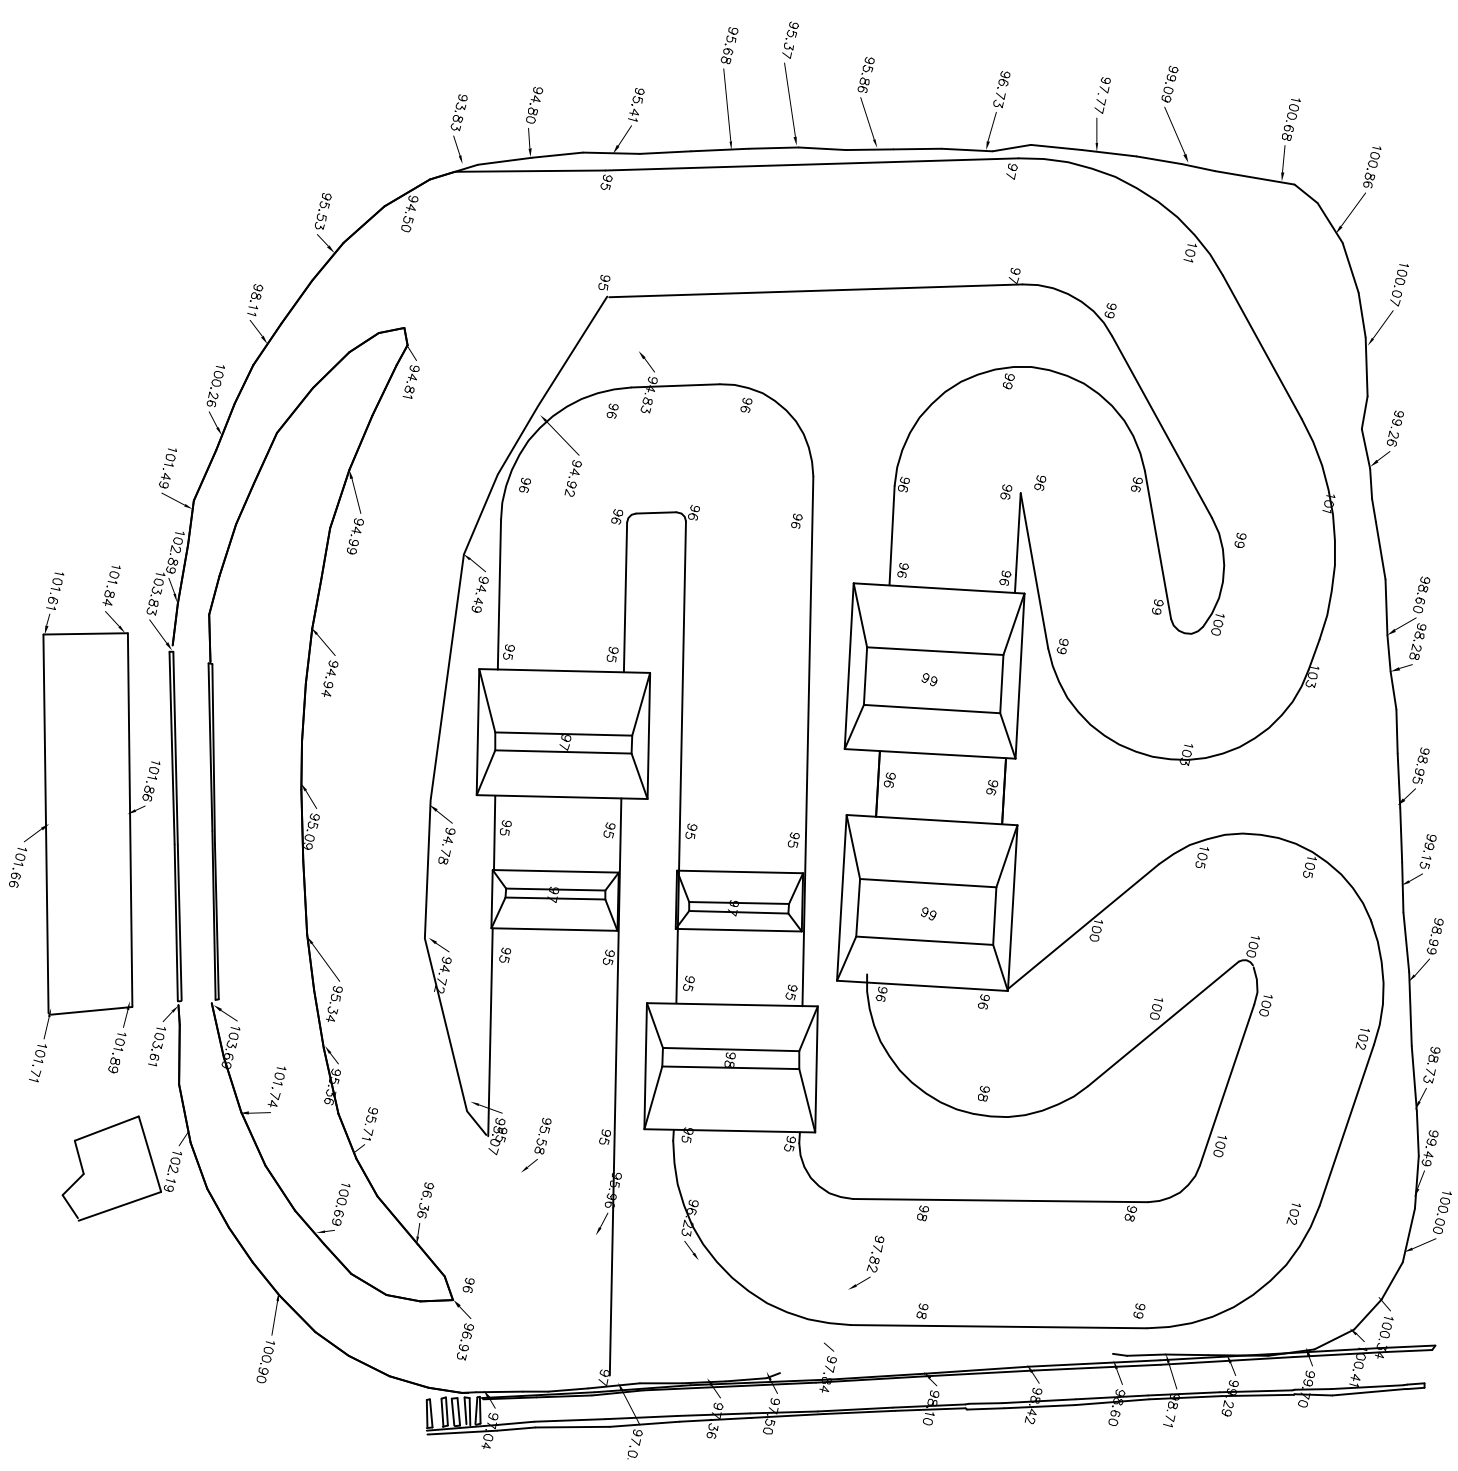

LEGEND	
98	NEW ELEVATION
---	NEW TRACK
97.50	EXISTING ELEVATION
---	EXISTING TRACK

LAYOUT 2

BOULDER CITY R/C

TRACK LAYOUT - 2
MAY 2007