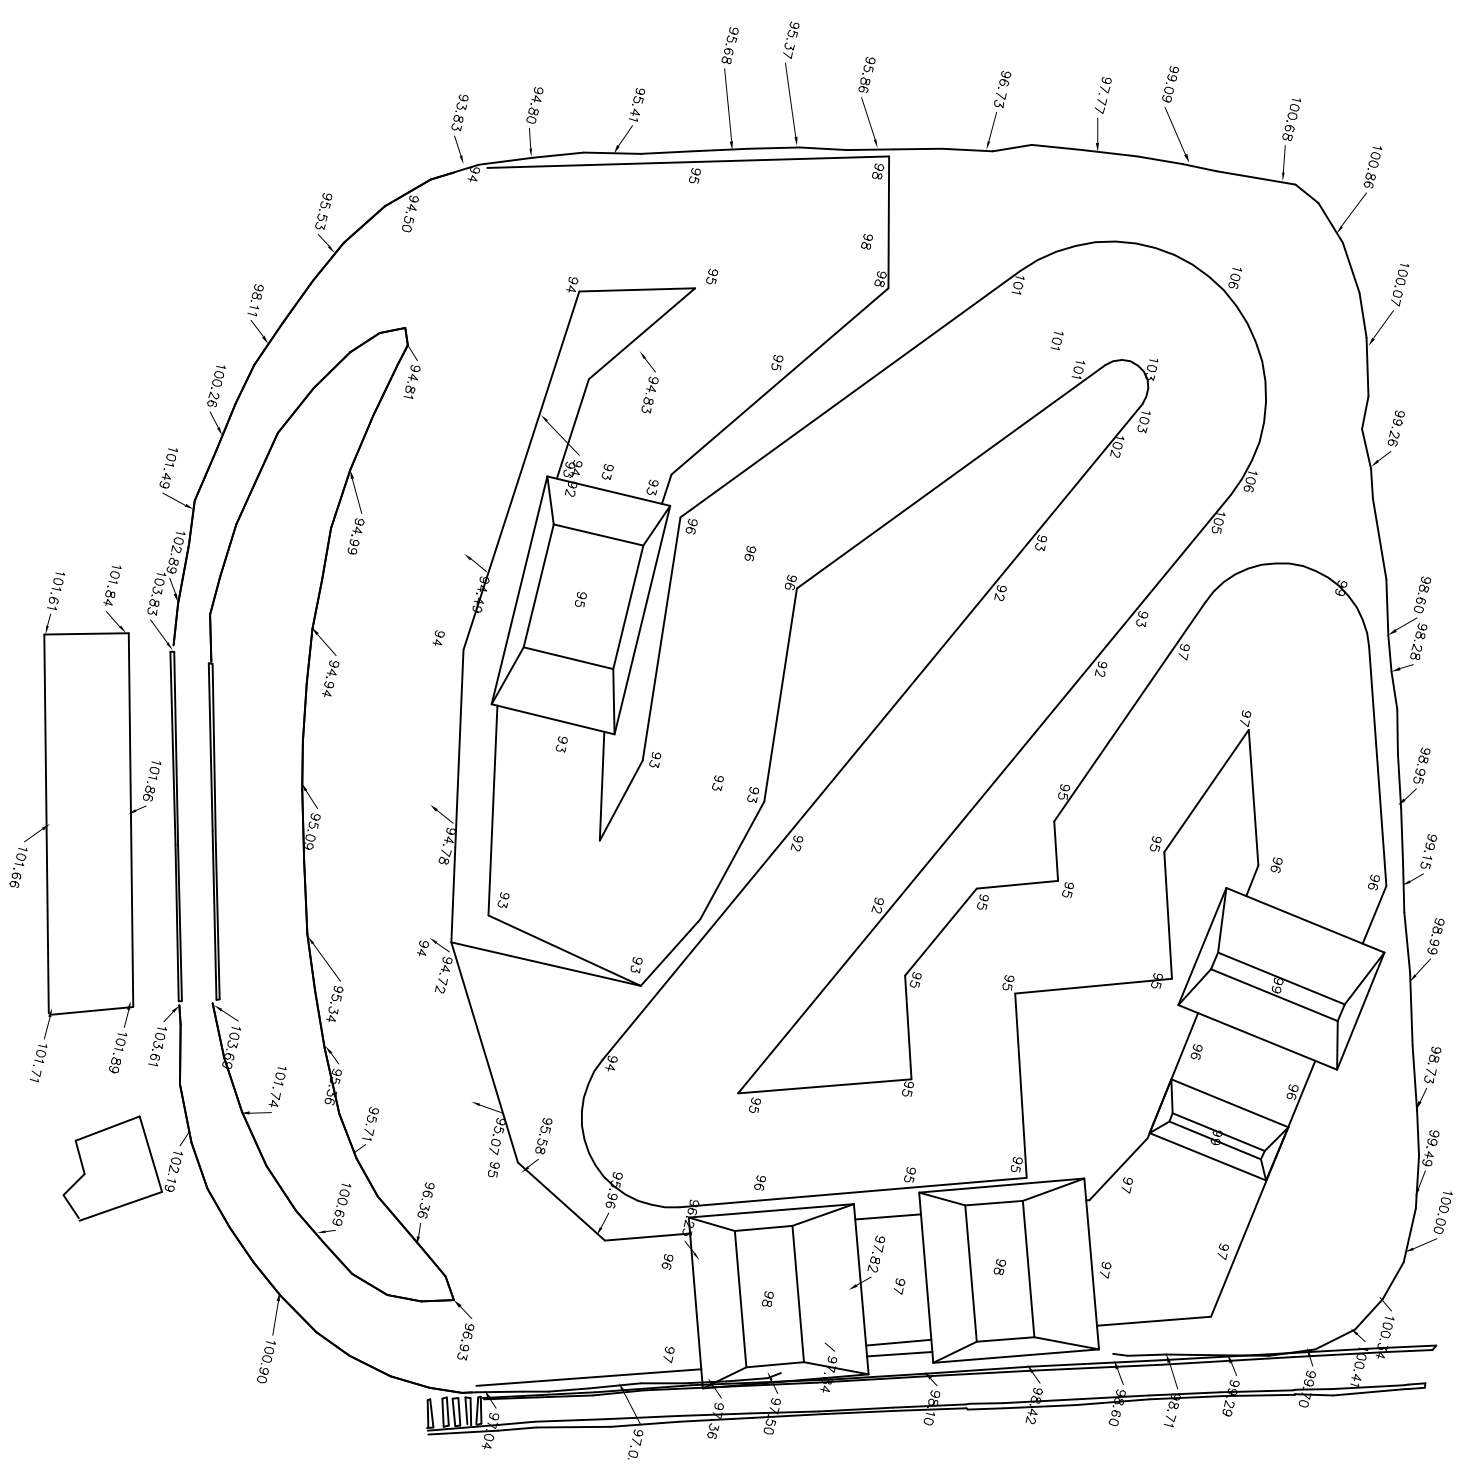

LEGEND	
98	NEW ELEVATION
---	NEW TRACK
97.50	EXISTING ELEVATION
---	EXISTING TRACK

LAYOUT 1

BOULDER CITY R/C

TRACK LAYOUT - 1
MAY 2007